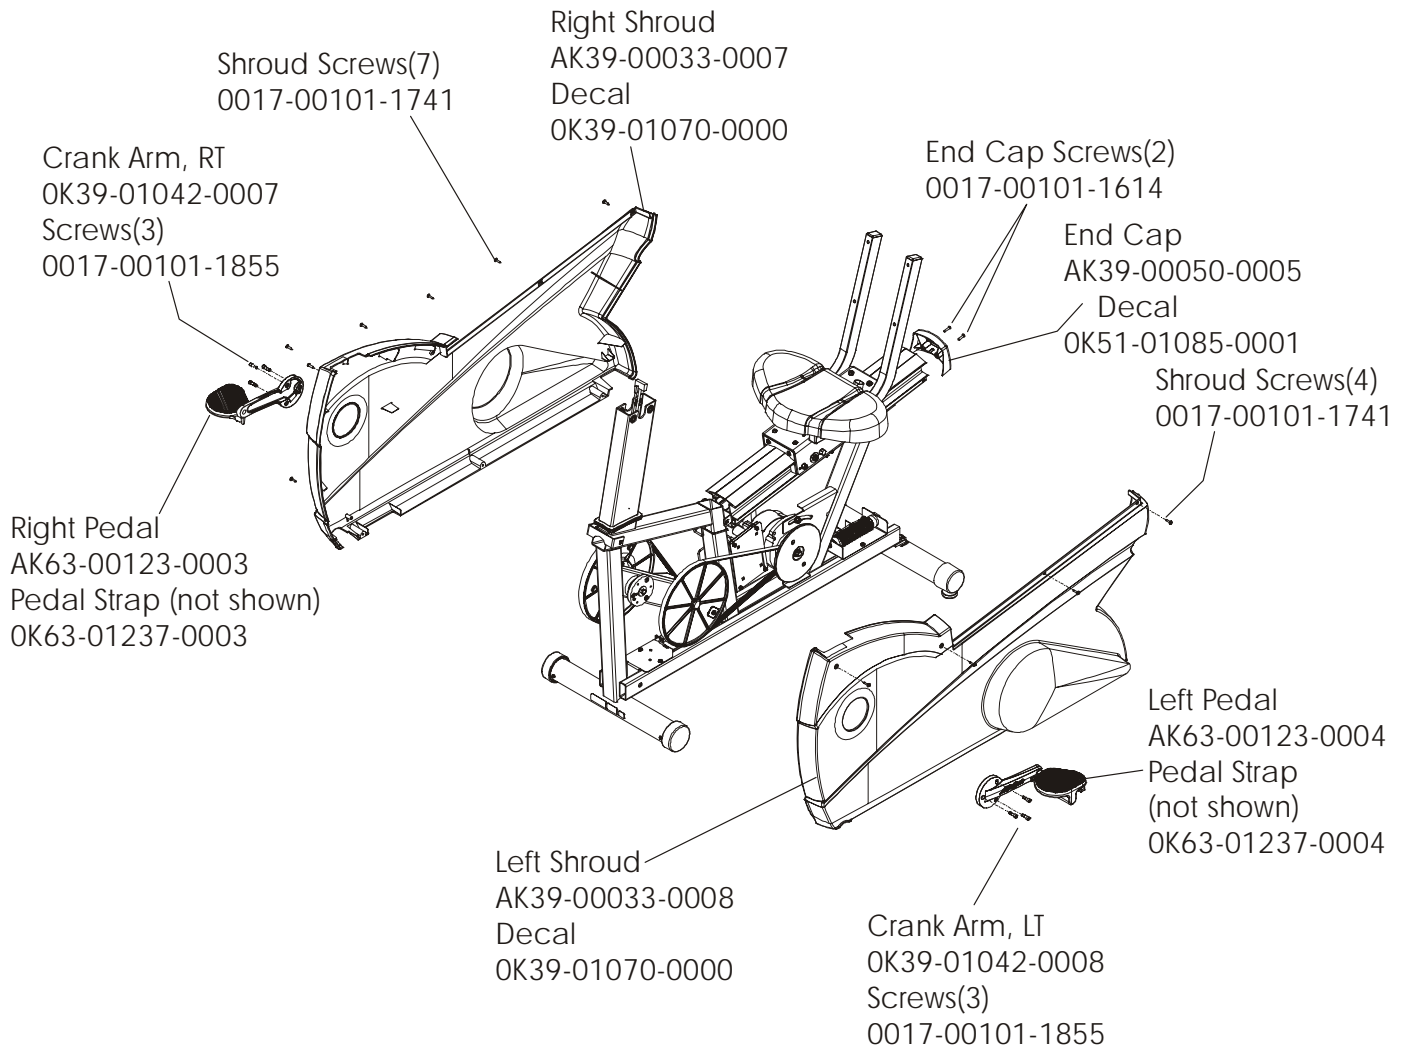

LifeFitness

Arctic Silver 90RW Recumbent Bike

Customer Support Services
PARTS MANUAL revised 29 Apr 2008

ARCTIC SILVER 90RW
REFERENCES

90RW-0XXX-02
S/N CCK100000 and UP

OPERATION MANUAL	M051-00K39-A020
ACCESSORY TRAY KIT	AK39-00052-0004
HARDWARE BAG	GK39-00002-0008
POLAR UPGRADE KIT	GK39-00002-0001
TOUCH UP PAINT: SPRAY CAN .5 OZ BOTTLE W/APPLICATOR .33 OZ PEN	0017-00008-0204 0017-00008-0205 0017-00008-0206
COAX CABLE	AK32-00020-0001
CONNECTION BRACKET ASSEMBLY ASSEMBLY CONSISTS OF: 1) POWER CABLE 2) F TYPE CONNECTOR	AK39-00093-0000 AK32-00078-0001 0017-00021-2846
SERVICE MANUAL	M051-00K39-A012

**NOTE: ADDING THE BOLT ON LCD SCREEN TO THE
90RW-0XXX-02 MAKES THE UNIT 90RER-0XXX-02.**

	Page
CONSOLE COMPONENTS	4
CONSOLE SUPPORT ASSEMBLY	5
SHROUDS, END CAP, CRANKARMS AND PEDALS	6
BELTS.....	7
RESISTOR ASSEMBLY	8
POWER CONTROL BOARD	9
ALTERNATOR W/PULLEY	10
CRANKSHAFT AND BEARING ASSEMBLY.....	11
INTERMEDIATE SHAFT AND BEARING ASSEMBLY.....	12
IDLER BRACKET ASSEMBLY.....	13
SEAT ASSEMBLY.....	14
SEAT BOTTOM ASSEMBLY.....	15
SEAT FRAME ASSEMBLY.....	16
SEAT PADS AND ACCESSORY TRAY.....	17
EXTRUSION ASSEMBLY.....	18
SEAT LOCKING ASSEMBLY.....	19
WHEEL AND LEVELER.....	20
CABLES.....	21

ARCTIC SILVER 90RW
Console Components

90RW-0XXX-02
S/N CCK100000 and UP

Console Assembly	Overlay/Bezel/Switch Assy.
AK39-00072-0001 Eng Met	AK63-00167-0001 Eng Met
AK39-00072-0003 Ger Met	AK63-00167-0003 Ger Met
AK39-00072-0004 Spn Met	AK63-00167-0004 Spn Met
AK39-00072-0006 Jap Met	AK63-00167-0006 Jap Met
AK39-00072-0007 Frn Met	AK63-00167-0007 Frn Met
AK39-00072-0008 Itl Met	AK63-00167-0008 Itl Met
AK39-00072-0009 Dut Met	AK63-00167-0009 Dut Met
AK39-00072-0010 Por Met	AK63-00167-0010 Por Met

ARCTIC SILVER 90RW
Console Support Assembly

90RW-0XXX-02
S/N CCK100000 and UP

ARCTIC SILVER 90RW
Shrouds, End cap and Pedals

90RW-0XXX-02
S/N CCK100000 and UP

ARCTIC SILVER 90RW

Belts

90RW-0XXX-02

S/N CCK100000 and UP